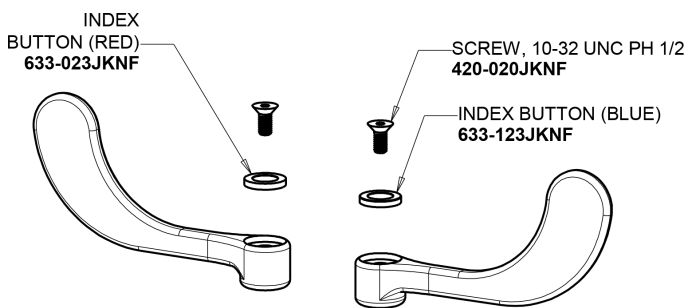

Repair Parts

895-317GN2AE3ABCP

Hot and Cold Water Sink Faucet

**CHICAGO
FAUCETS**

a Geberit company

Base Parts:

5-1/4" Rigid / Swing Gooseneck Spout GN2AJKABCP

2.2 GPM (8.3 L/min) Aerator E3JKABCP

4" Wristblade Handle 317-PRJKCP

Quaturn Compression Cartridge (pair) 1-099XTJKABNF (right) 1-100XTJKABNF (left)

For Technical Assistance:

Phone: 800-TEC-TRUE (832-8783)

Email: techsupport.us@chicago faucets.com