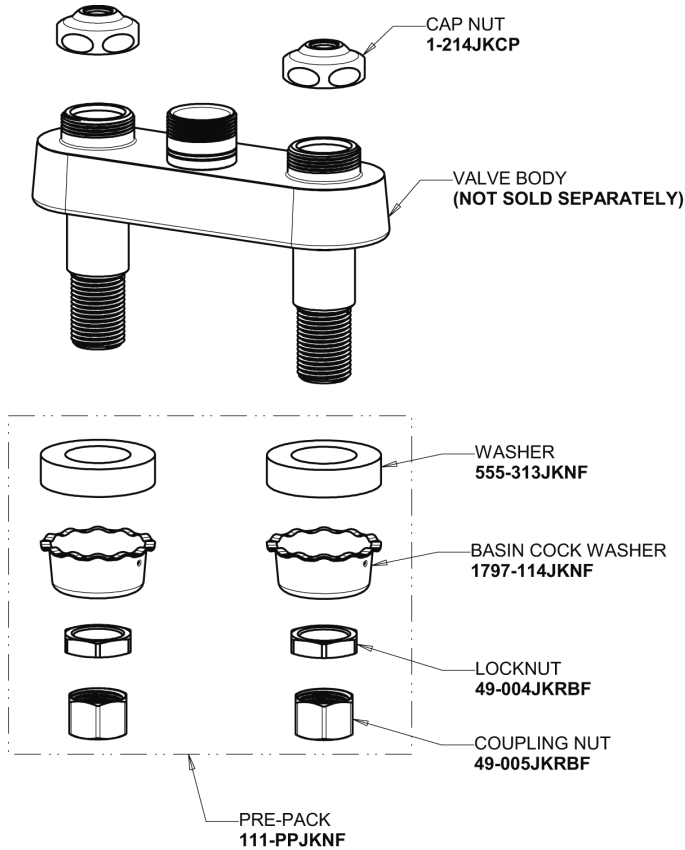

Repair Parts

895-317GN2AE3ABCP

Hot and Cold Water Sink Faucet

**CHICAGO
FAUCETS**

a Geberit company

Base Parts:

5-1/4" Rigid / Swing Gooseneck Spout GN2AJKABCP

2.2 GPM (8.3 L/min) Aerator E3JKABCP

4" Wristblade Handle 317-PRJKCP

Quaturn Compression Cartridge (pair) 1-099XTJKABNF (right) 1-100XTJKABNF (left)

For Technical Assistance:

Phone: 800-TEC-TRUE (832-8783)

Email: techsupport.us@chicago faucets.com