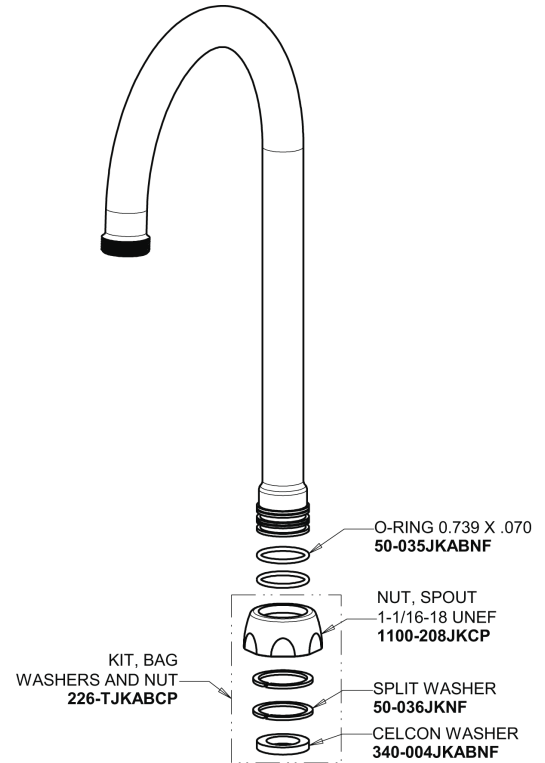

Repair Parts

895-317GN2AE3ABCP

Hot and Cold Water Sink Faucet

**CHICAGO
FAUCETS**

a Geberit company

Base Parts:

5-1/4" Rigid / Swing Gooseneck Spout GN2AJKABCP

2.2 GPM (8.3 L/min) Aerator E3JKABCP

4" Wristblade Handle 317-PRJKCP

Quaturn Compression Cartridge (pair) 1-099XTJKABNF (right) 1-100XTJKABNF (left)

For Technical Assistance:

Phone: 800-TEC-TRUE (832-8783)

Email: techsupport.us@chicago faucets.com